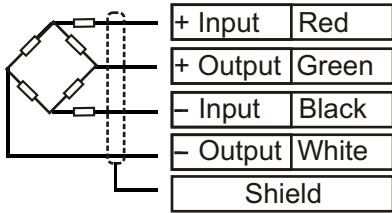

ELECTRICAL TERMINATION

4 CORE SCREENED CABLE

Capacity (Tf.)	B	R	d	D	H
10,15,20,30,40	150	150	44	90	75
45,50,60	175	150	44	90	75
75,100	200	300	65	90	100

All dimensions are in mm.

GLOBAL
WEIGHTRACK INDIA PVT.LTD.
 PLOT NO- 623(P),HANSPAL
 (NEAR PURI CENAL),BHUBANESWAR-752101,ODISHA
 Tel:-09040077885, 07381031700,Telefax: 0674-2463002
 E-mail: sales@weightrackindia.com,support@weightrackindia.com
 info@weightrackindia.com,weightrack12@gmail.com
 Web: www.weightrackindia.com