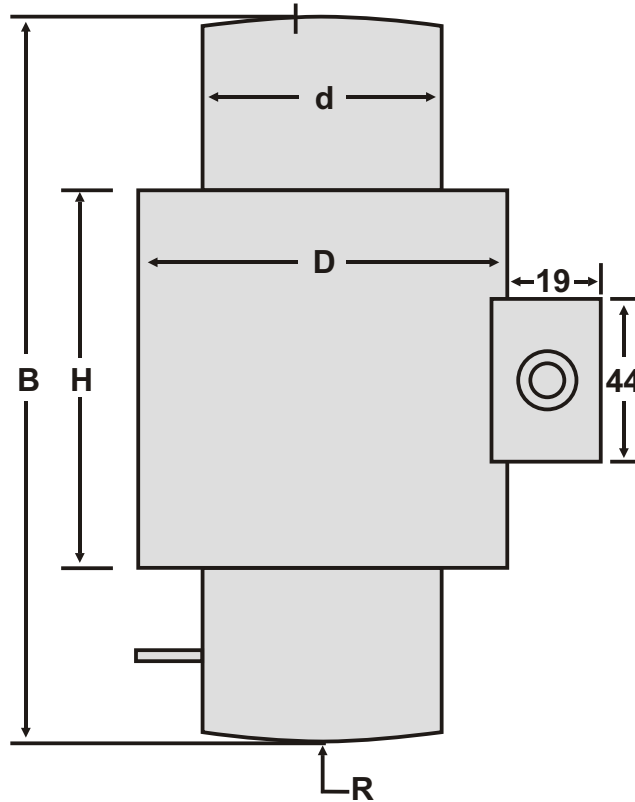

ELECTRICAL TERMINATION

4 CORE SCREENED CABLE

Capacity (Tf.)	B	R	d	D	H
10,15,20,30,40	150	150	44	90	75
45,50,60	175	150	44	90	75
75,100	200	300	65	90	100

All dimensions are in mm.

GLOBAL
WEIGHTRACK INDIA PVT.LTD.
 PLOT NO- 623(P),HANSPAL
 (NEAR PURI CENAL),BHUBANESWAR-752101,ODISHA
 Tel:-09040077885, 07381031700,Telefax: 0674-2463002
 E-mail: sales@weightrackindia.com,support@weightrackindia.com
 info@weightrackindia.com,weightrack12@gmail.com
 Web: www.weightrackindia.com