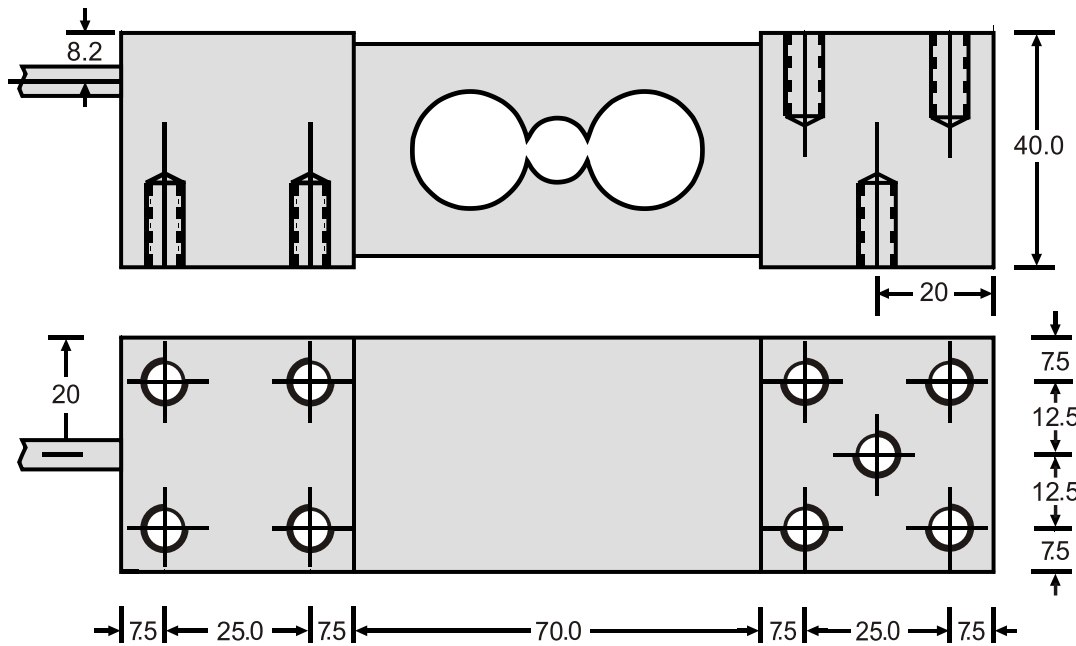

ELECTRICAL TERMINATION

4 CORE SCREENED CABLE - 3 mtrs.

M8 X 16 DEEP (9 PLACES)

ARROW SHOWS LOAD DIRECTION FOR +VE OUTPUT

TOP VIEW

All dimensions are in mm.

ORDER INFORMATION :

ADI ARTECH is dedicated in maintaining adequate inventories of its Load Cells to provide the best service in the industry.