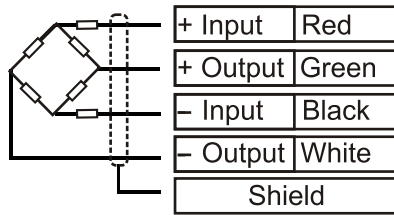

ELECTRICAL TERMINATION

4 CORE SCREENED CABLE - 3 mtrs.

M8 X 16 DEEP (9 PLACES)

ARROW SHOWS LOAD DIRECTION FOR +VE OUTPUT

TOP VIEW

All dimensions are in mm.

ORDER INFORMATION :

ADI ARTECH is dedicated in maintaining adequate inventories of its Load Cells to provide the best service in the industry.